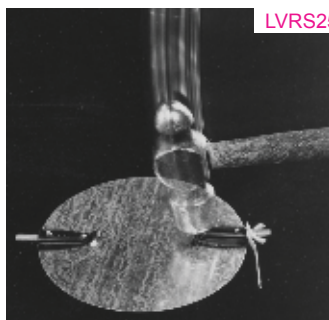

Code	Description	RRP
LVCT	27020 Ceramic Tip for LF2000 PinSpotter	L
LVPC1	26017 PC1 Pin Clips for PN spotter pins x1000	L
LVPN114	26002 PN114 Spotter Pin 1 1/4" x1000	S
LVSAH114	26068 SAH114 Self adhesive hanger pins (to suit 25mm) x100	L

LVSPN114

LVSAH114

Spotter Pins & Clips

- Available in sizes ranging from 1.25" / 2.5" / 4.5"
- Spotter pins are welded directly to the ductwork prior to laying the insulation
- The liner is then impaled over the pin and secured with the appropriate washer

Duct Supplies

Duct Manufacturing Supplies: Air regulation Hardware

LVRS256 Part # 8085 (Includes 2 x RB50, 1 x RP1, 1 X RP3 & 1 X RP2) X 10 sets

- The Rapit is an inexpensive rattle free regulator for quick installation on regular or splitter dampers
- Simple in construction and very easy to use
- The Rapit is formed from rust-resistant, heavy gauge, galvanized steel and installs in seconds
- It can penetrate and secure to round or rectangular damper blades up to 24-gauge steel
- Has a fully retractable bearing of Zinc alloy, threaded to accept a 5/16-18 wing nut and a handle that indicates the damper position

2x RB50

1x RP1

1x RP3

1x RP2

Code	Part #	Ref.	Description	Qty per box	RRP/box
	8085	RS256	Suitable for regulators or split dampers	10	

Sword Joint

Galvanised Sword Joint

Code	Description	Stocking	RRP
SW	Galv Sword Joint .75mm x 2.4mtr	S	